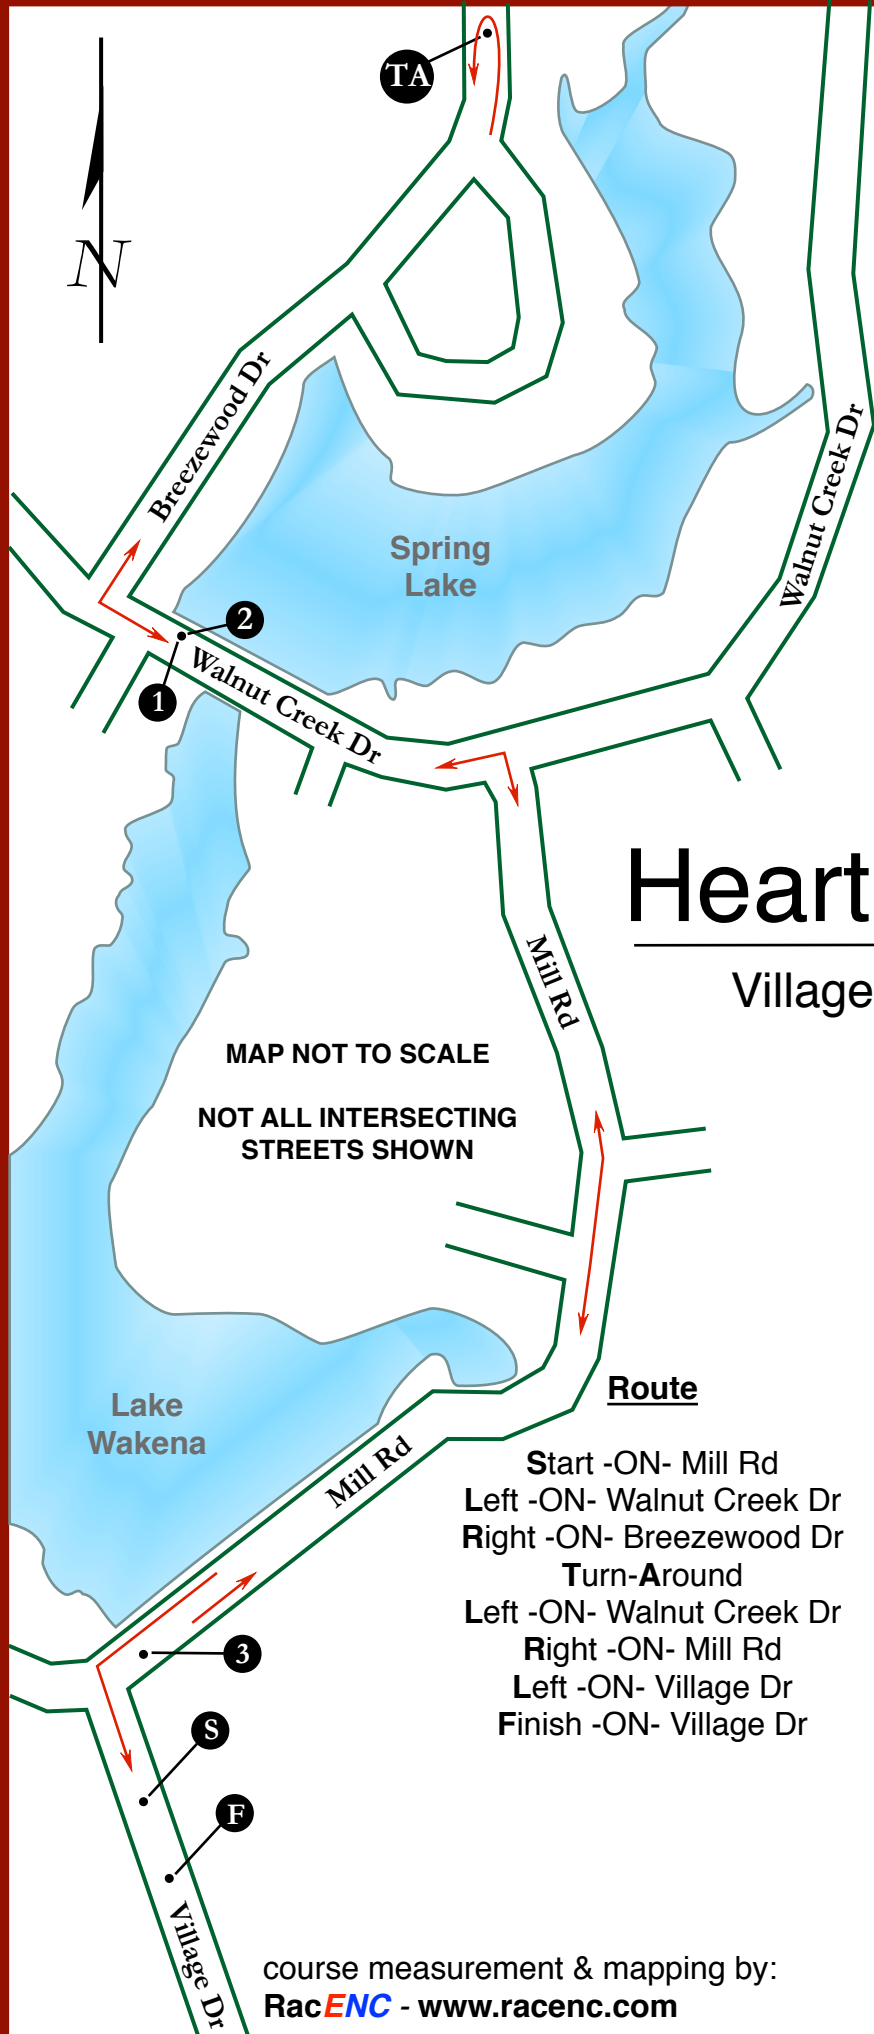

Course Certification # NC14112DF

Heart & Sole 5k

Village of Walnut Creek, NC

MAP NOT TO SCALE

NOT ALL INTERSECTING STREETS SHOWN

Route

- Start -ON- Mill Rd
- Left -ON- Walnut Creek Dr
- Right -ON- Breezewood Dr
- Turn-Around
- Left -ON- Walnut Creek Dr
- Right -ON- Mill Rd
- Left -ON- Village Dr
- Finish -ON- Village Dr

course measurement & mapping by: **RacENC** - www.racenc.com

Brought to you by: **GOLDSBORO FAMILY YMCA**